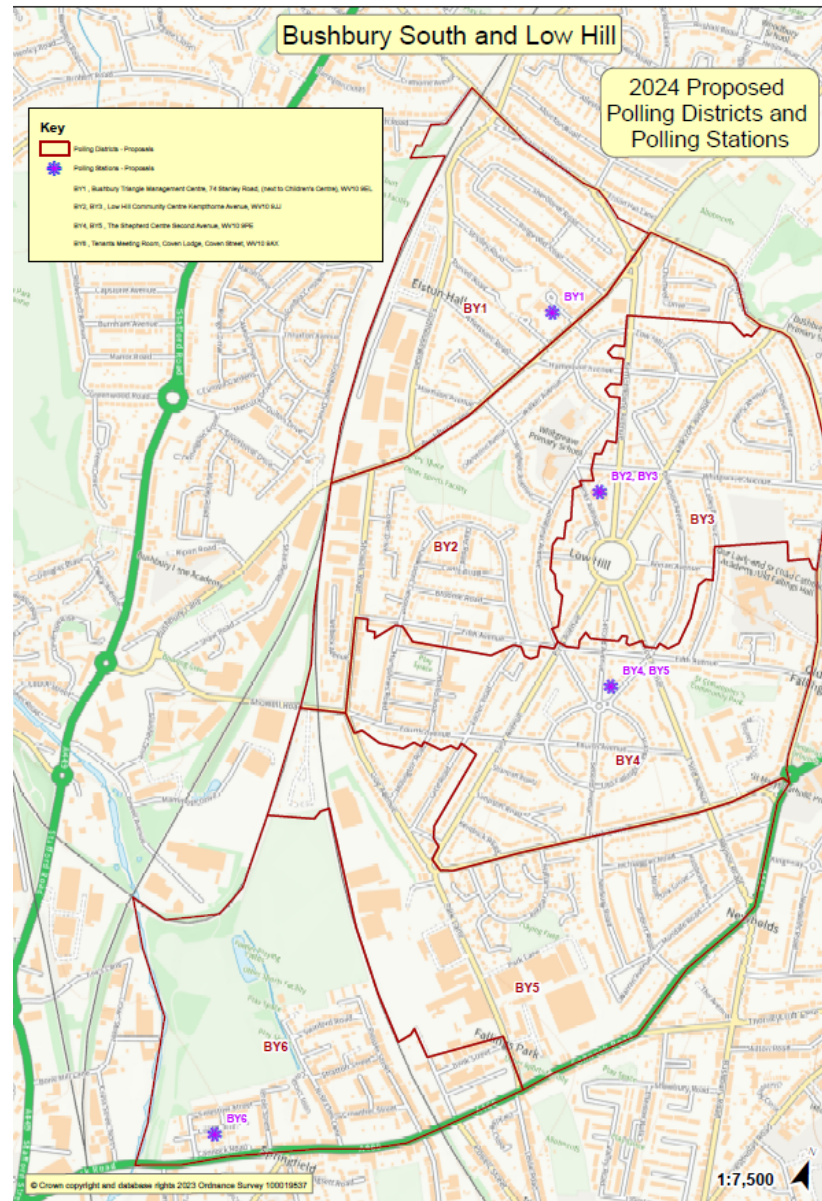

Polling District and Polling Station Final Proposals from Acting Returning Officer