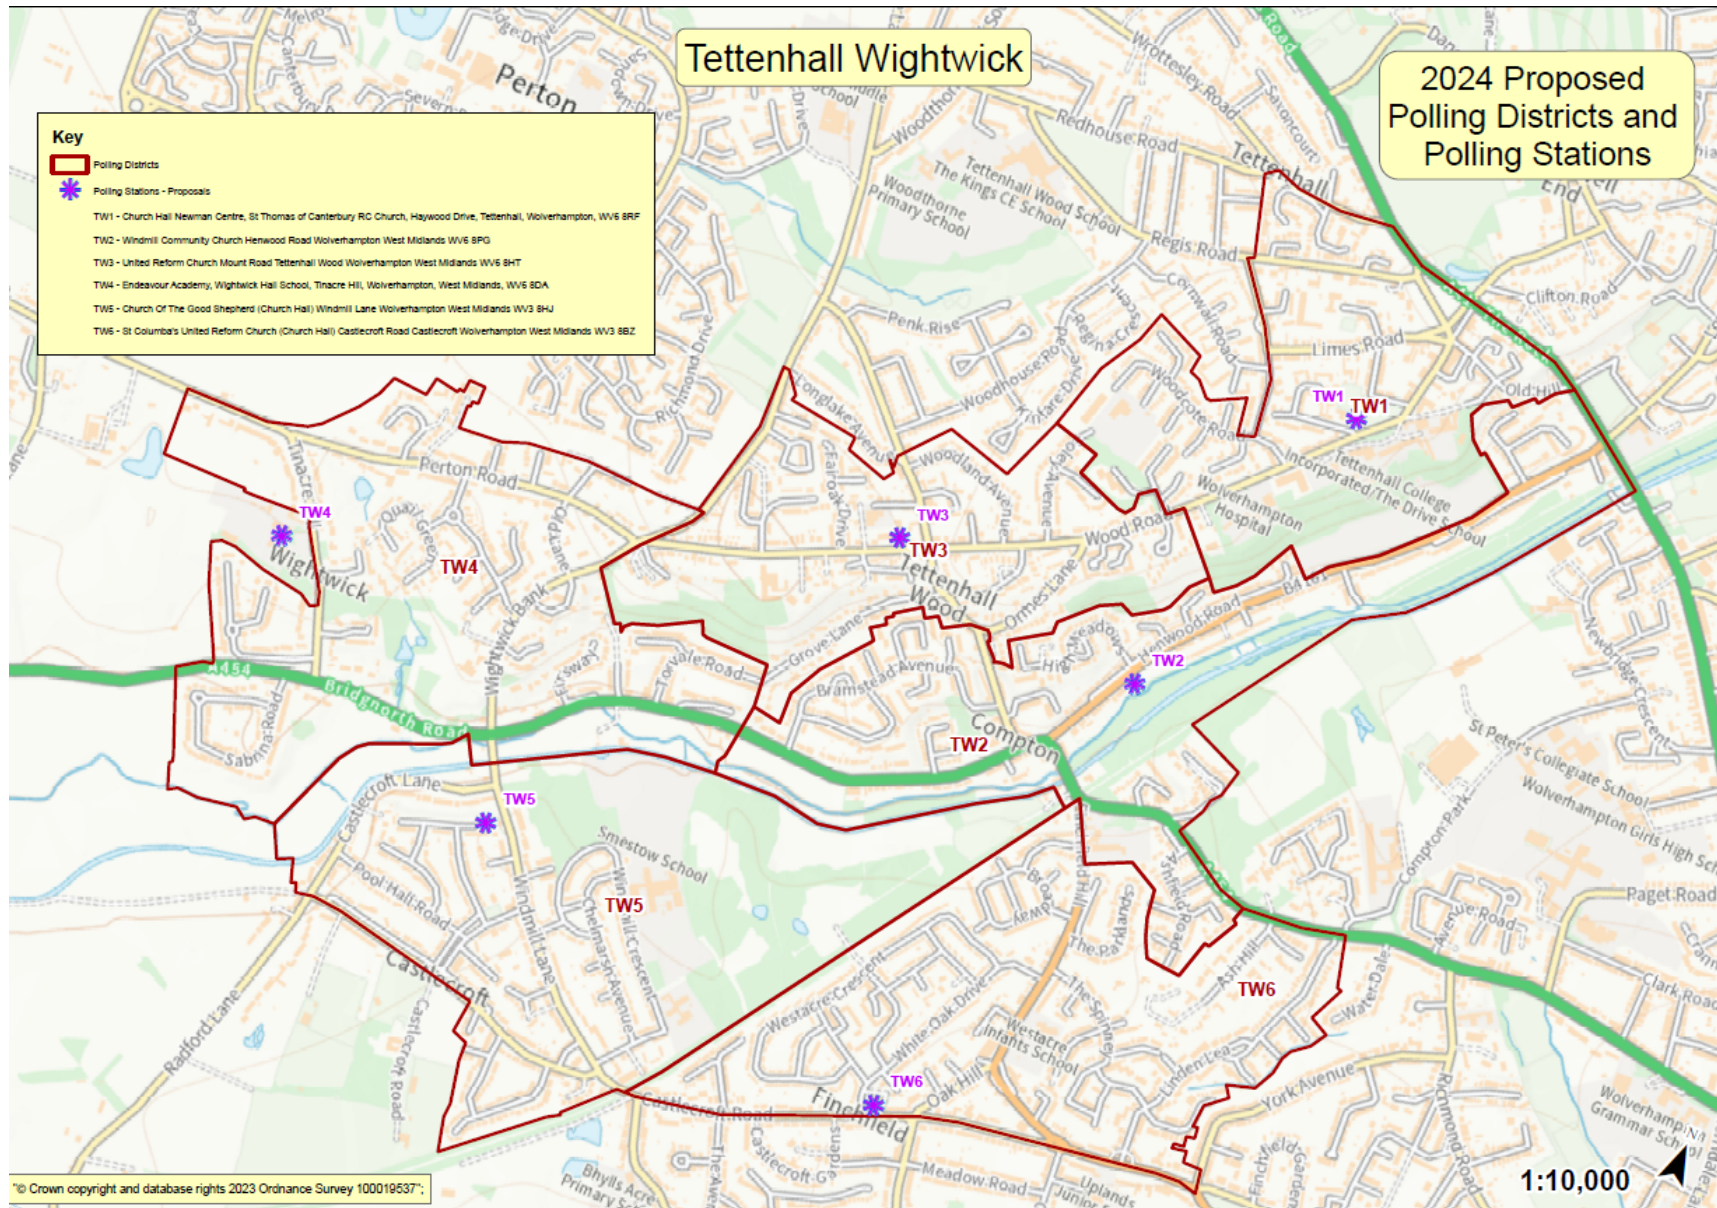

Polling District and Polling Station Final Proposals from Acting Returning Officer