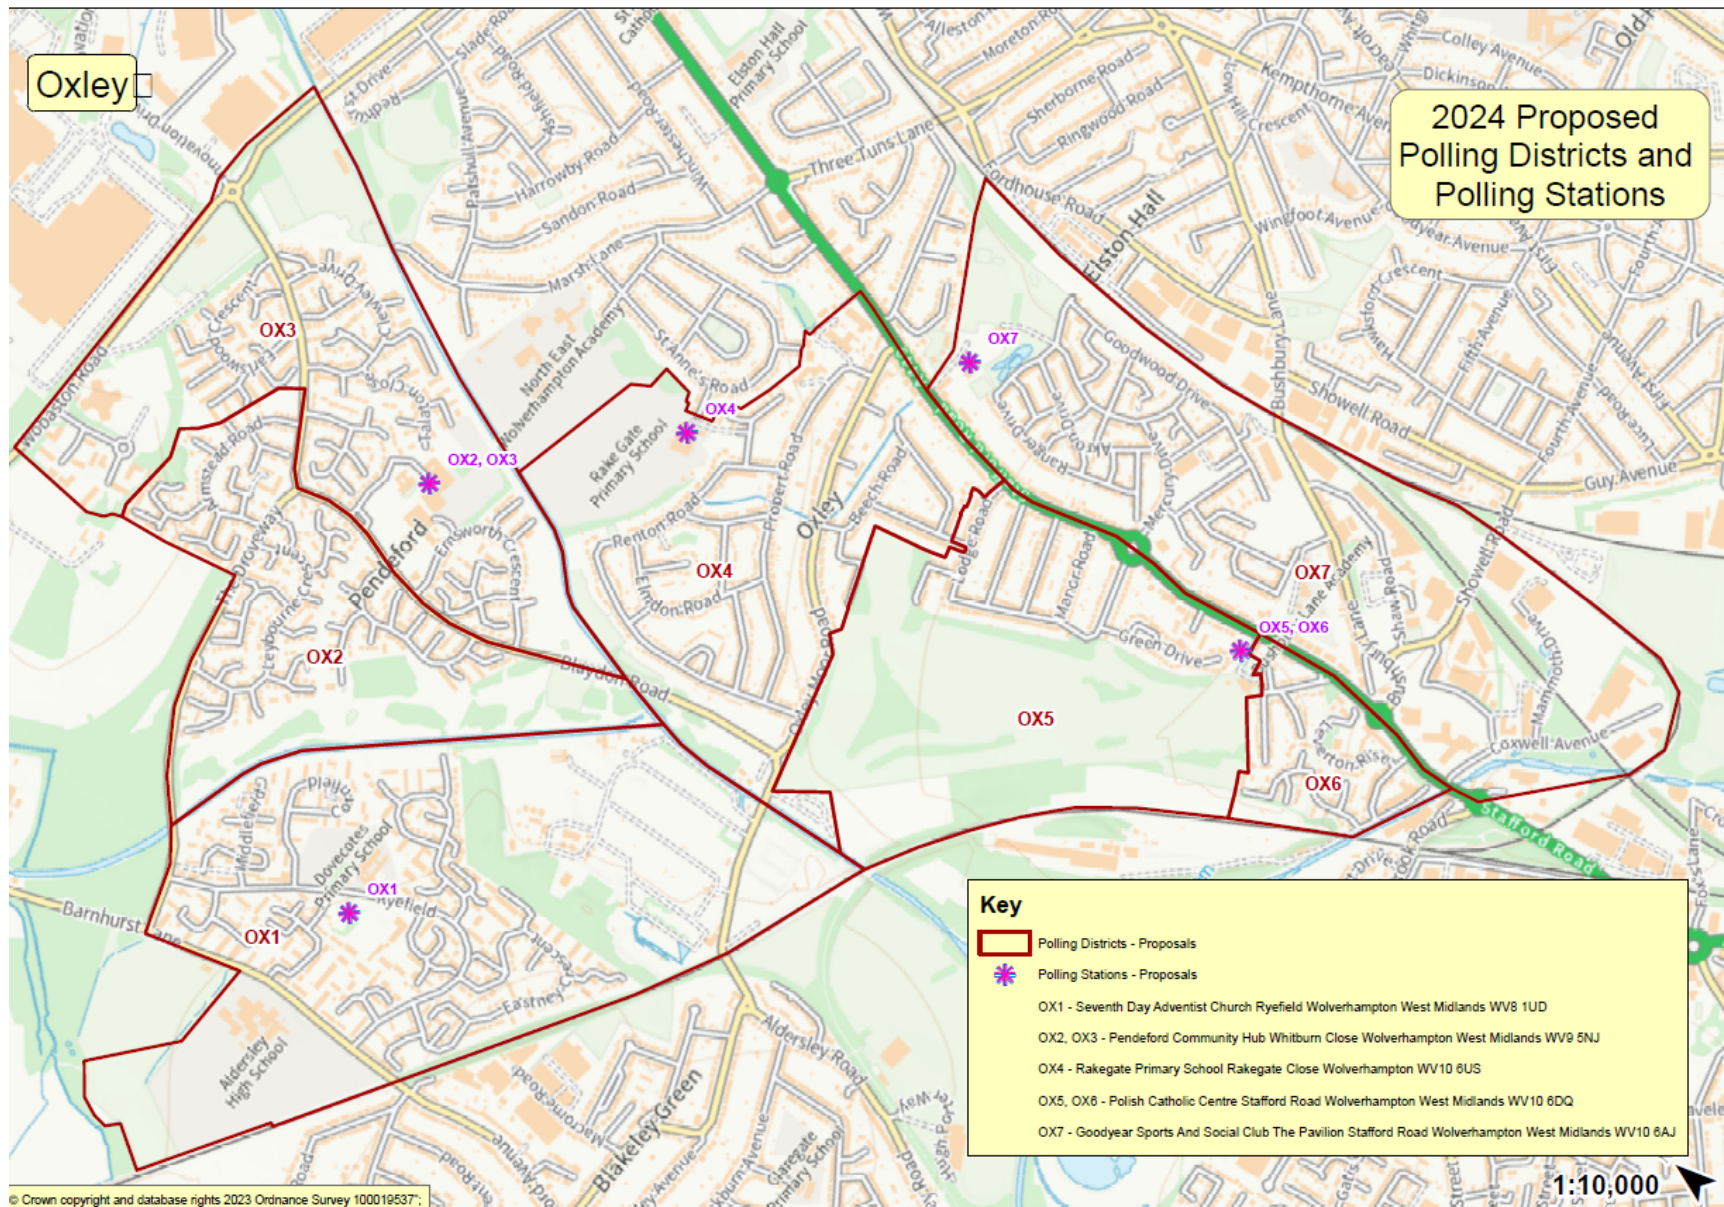

Polling District and Polling Station Final Proposals from Acting Returning Officer