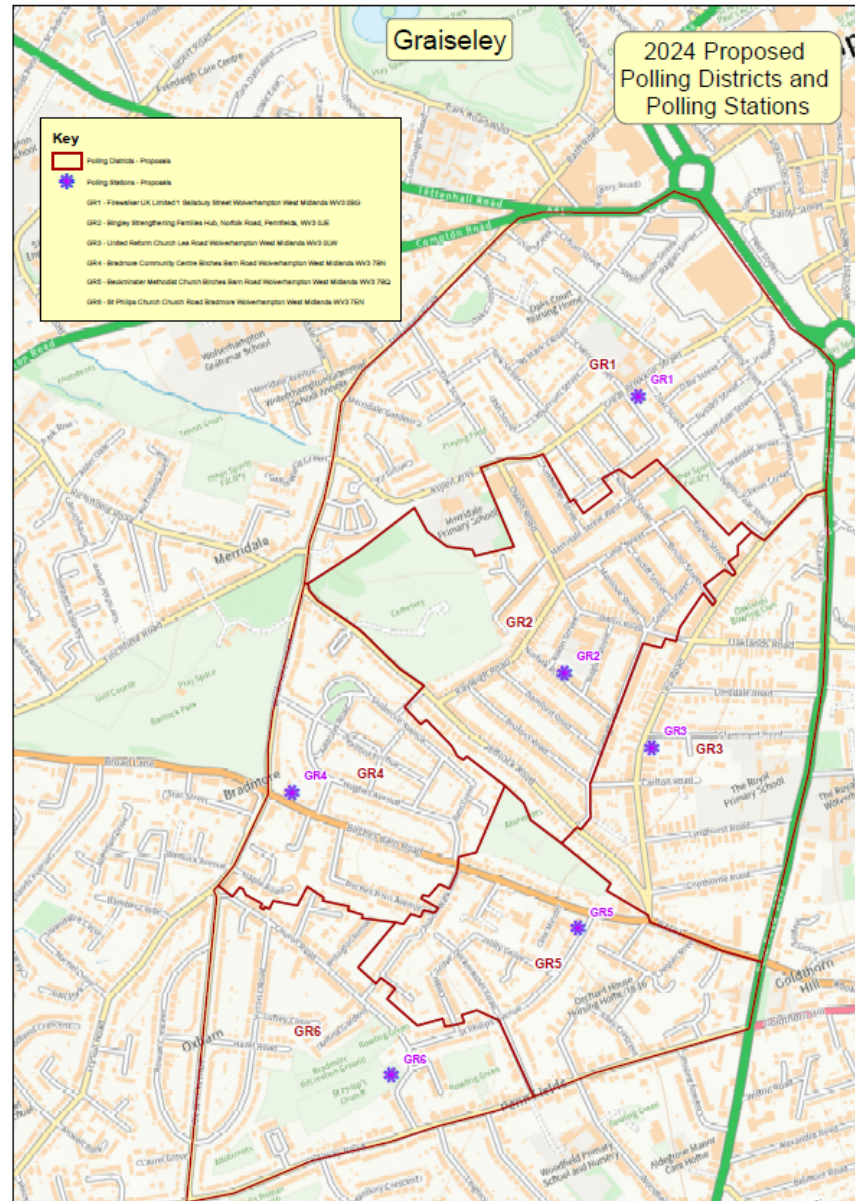

Polling District and Polling Station Final Proposals from Acting Returning Officer