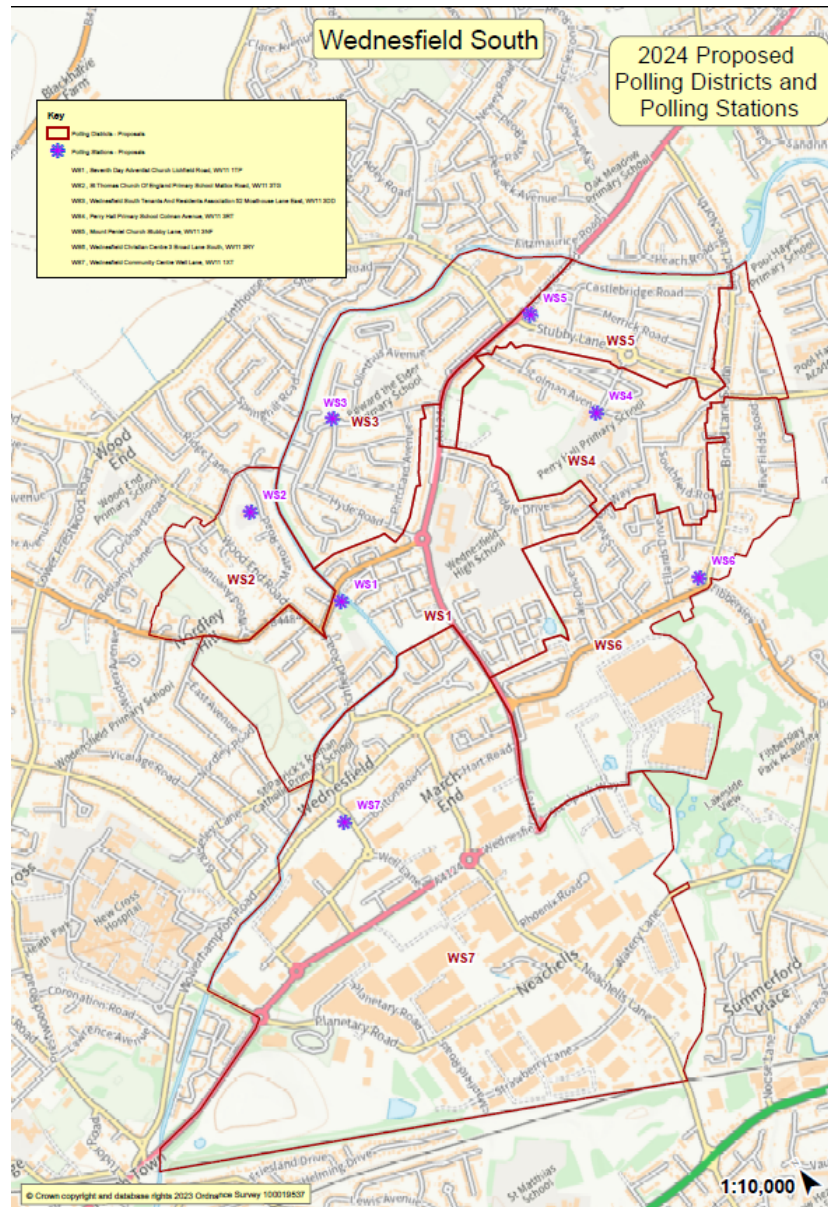

Polling District and Polling Station Final Proposals from Acting Returning Officer