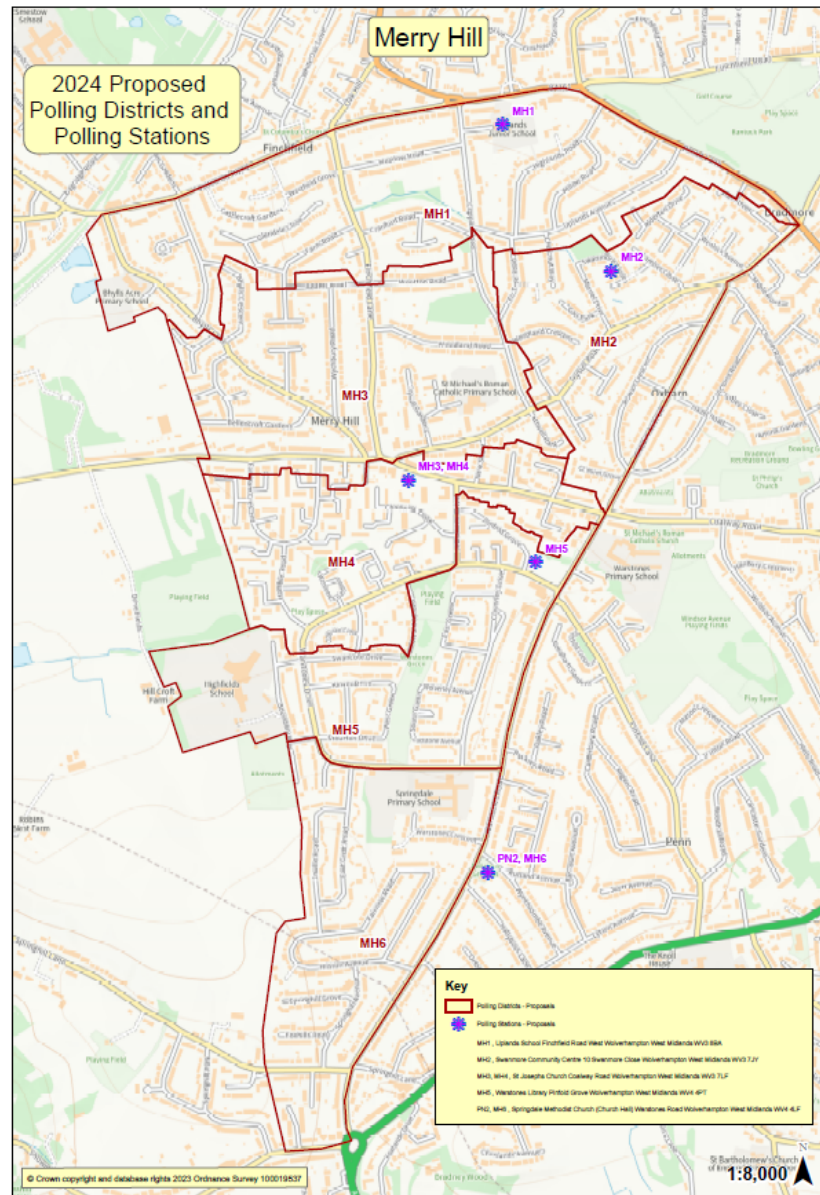

Polling District and Polling Station Final Proposals from Acting Returning Officer