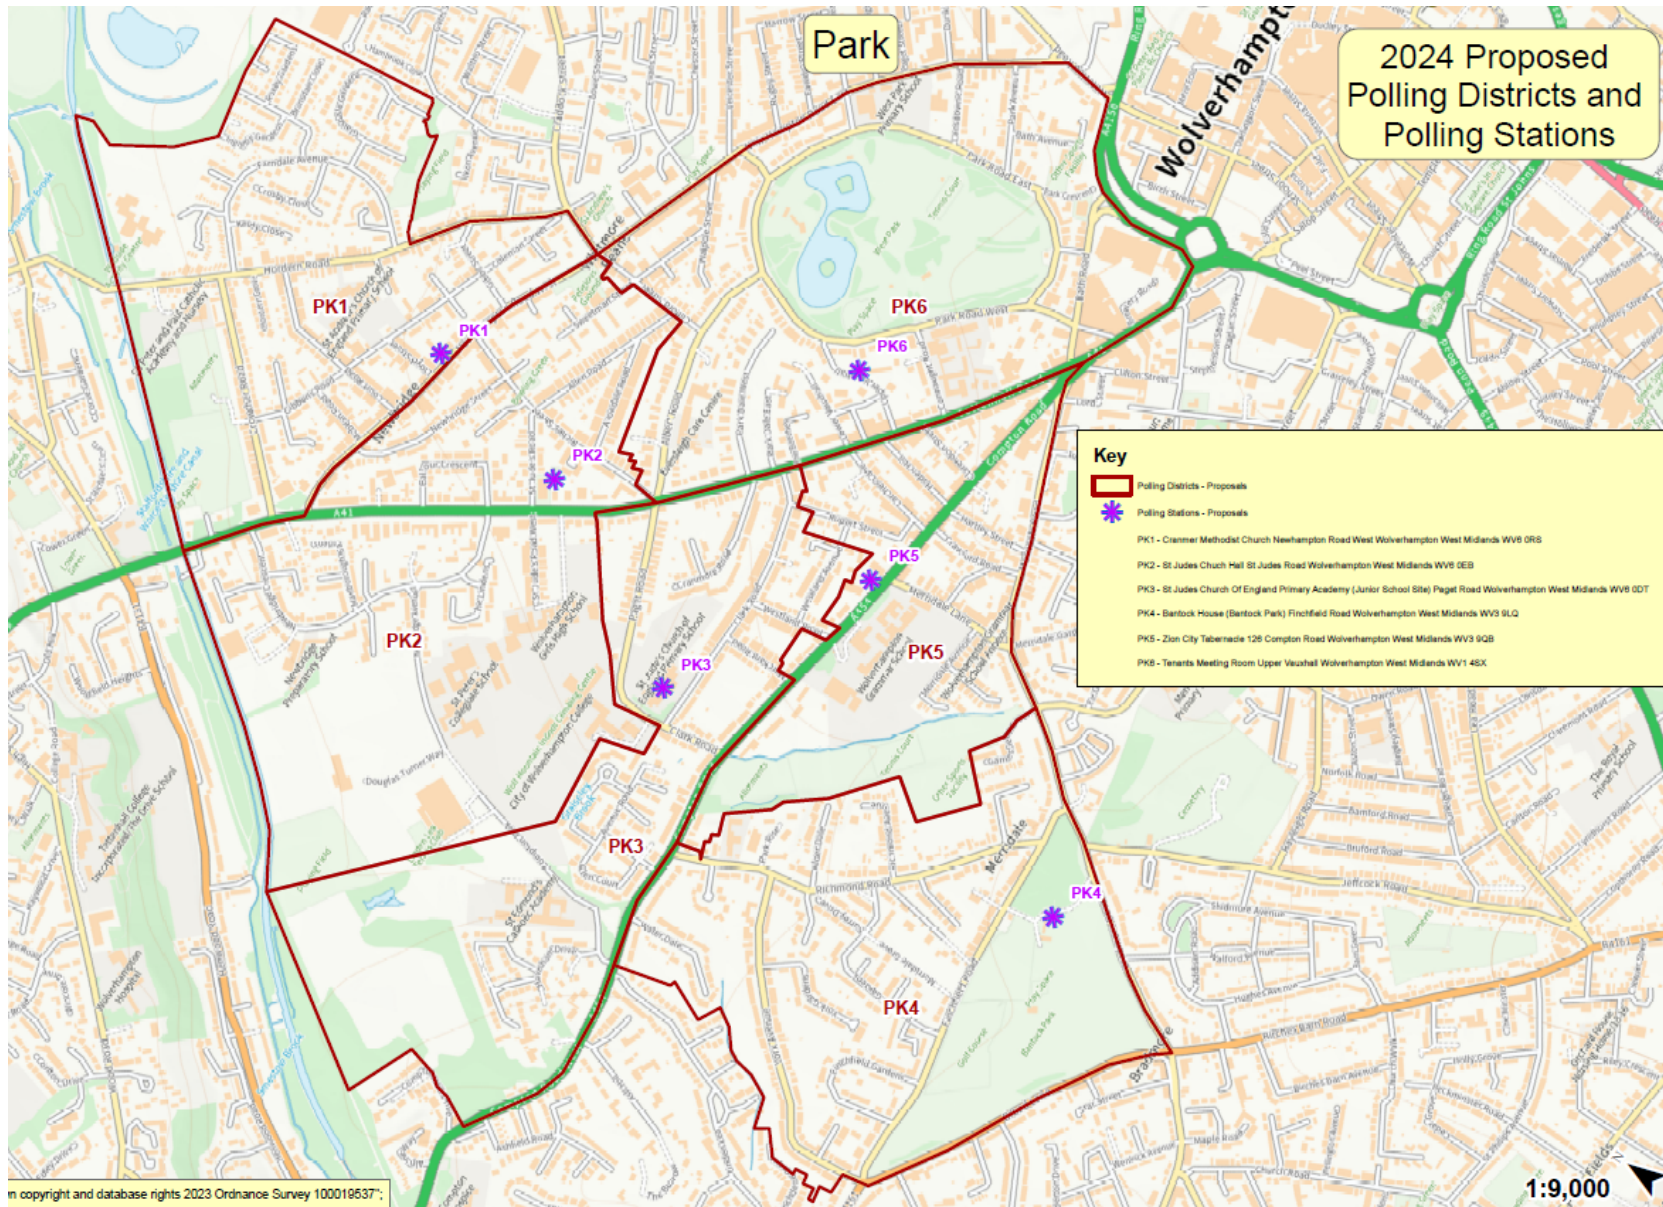

Polling District and Polling Station Final Proposals from Acting Returning Officer