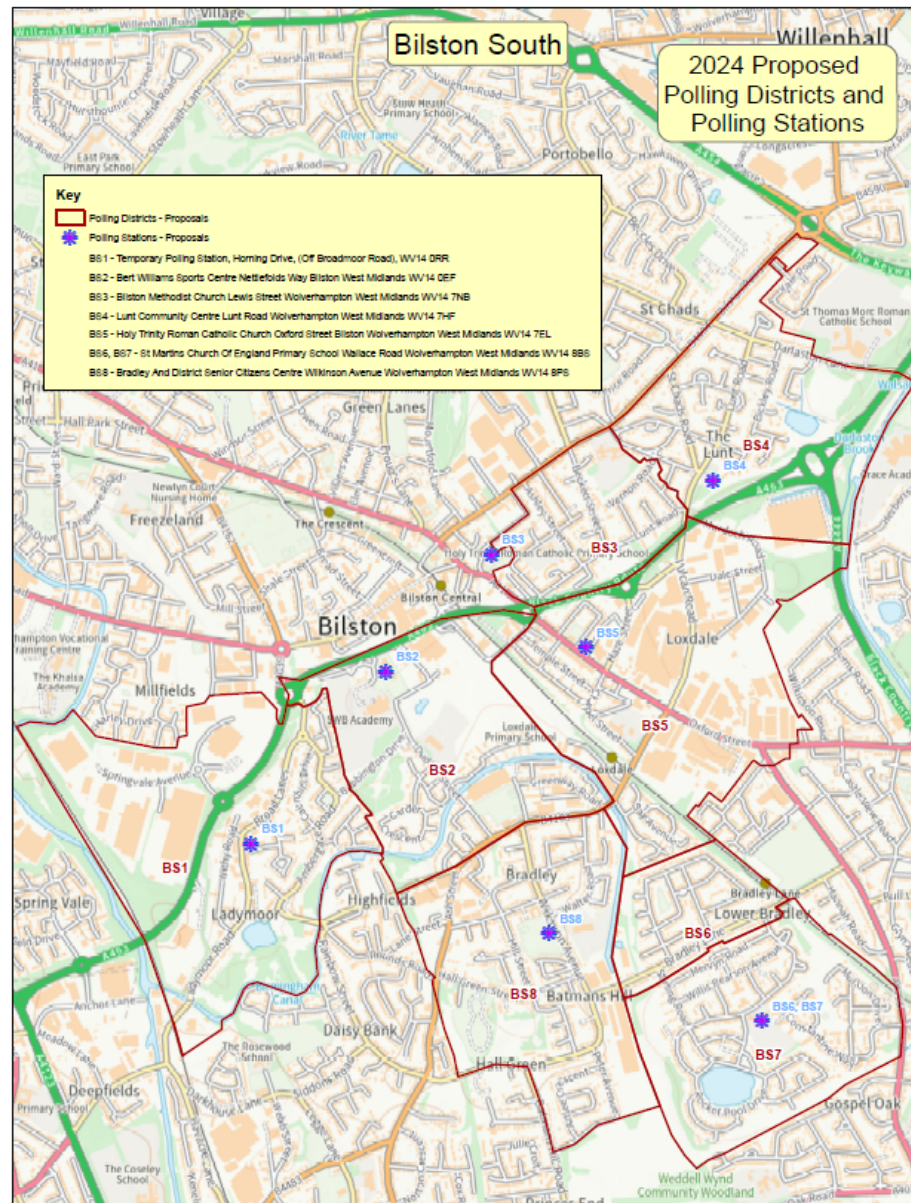

Polling District and Polling Station Final Proposals from Acting Returning Officer