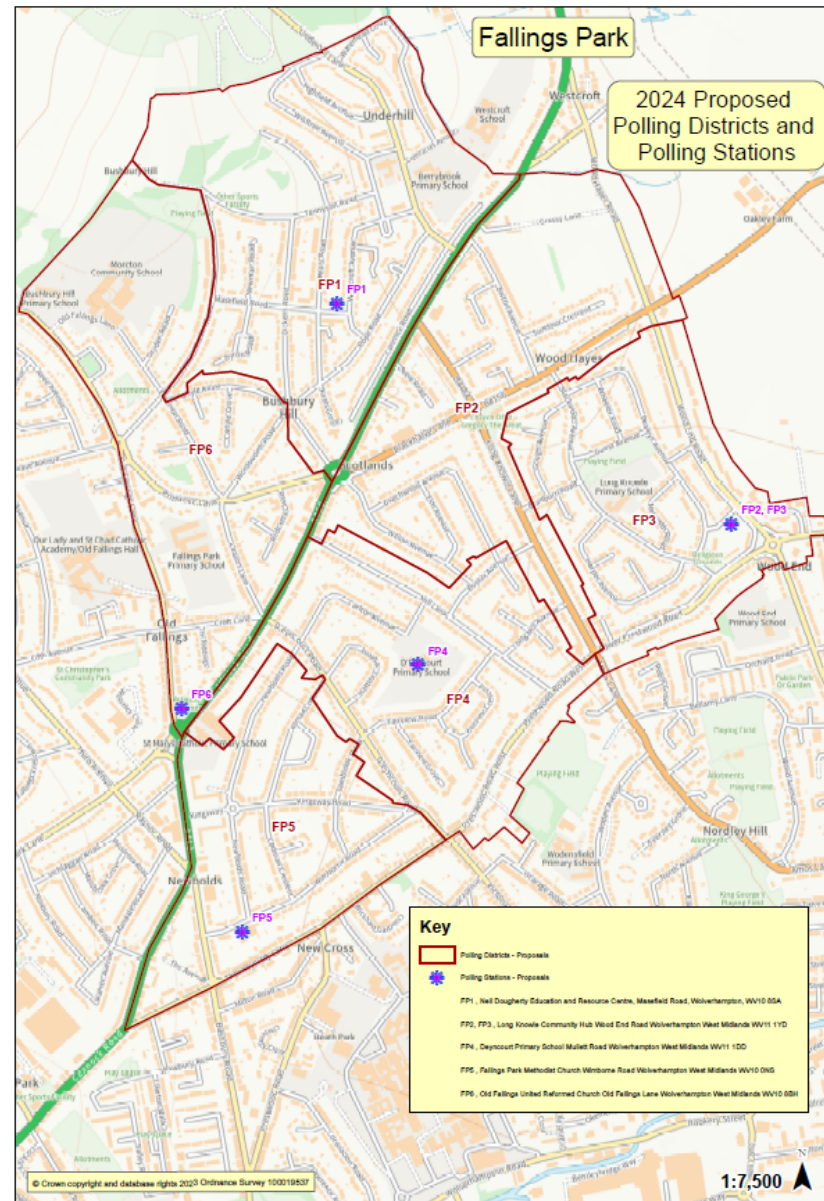

Polling District and Polling Station Final Proposals from Acting Returning Officer