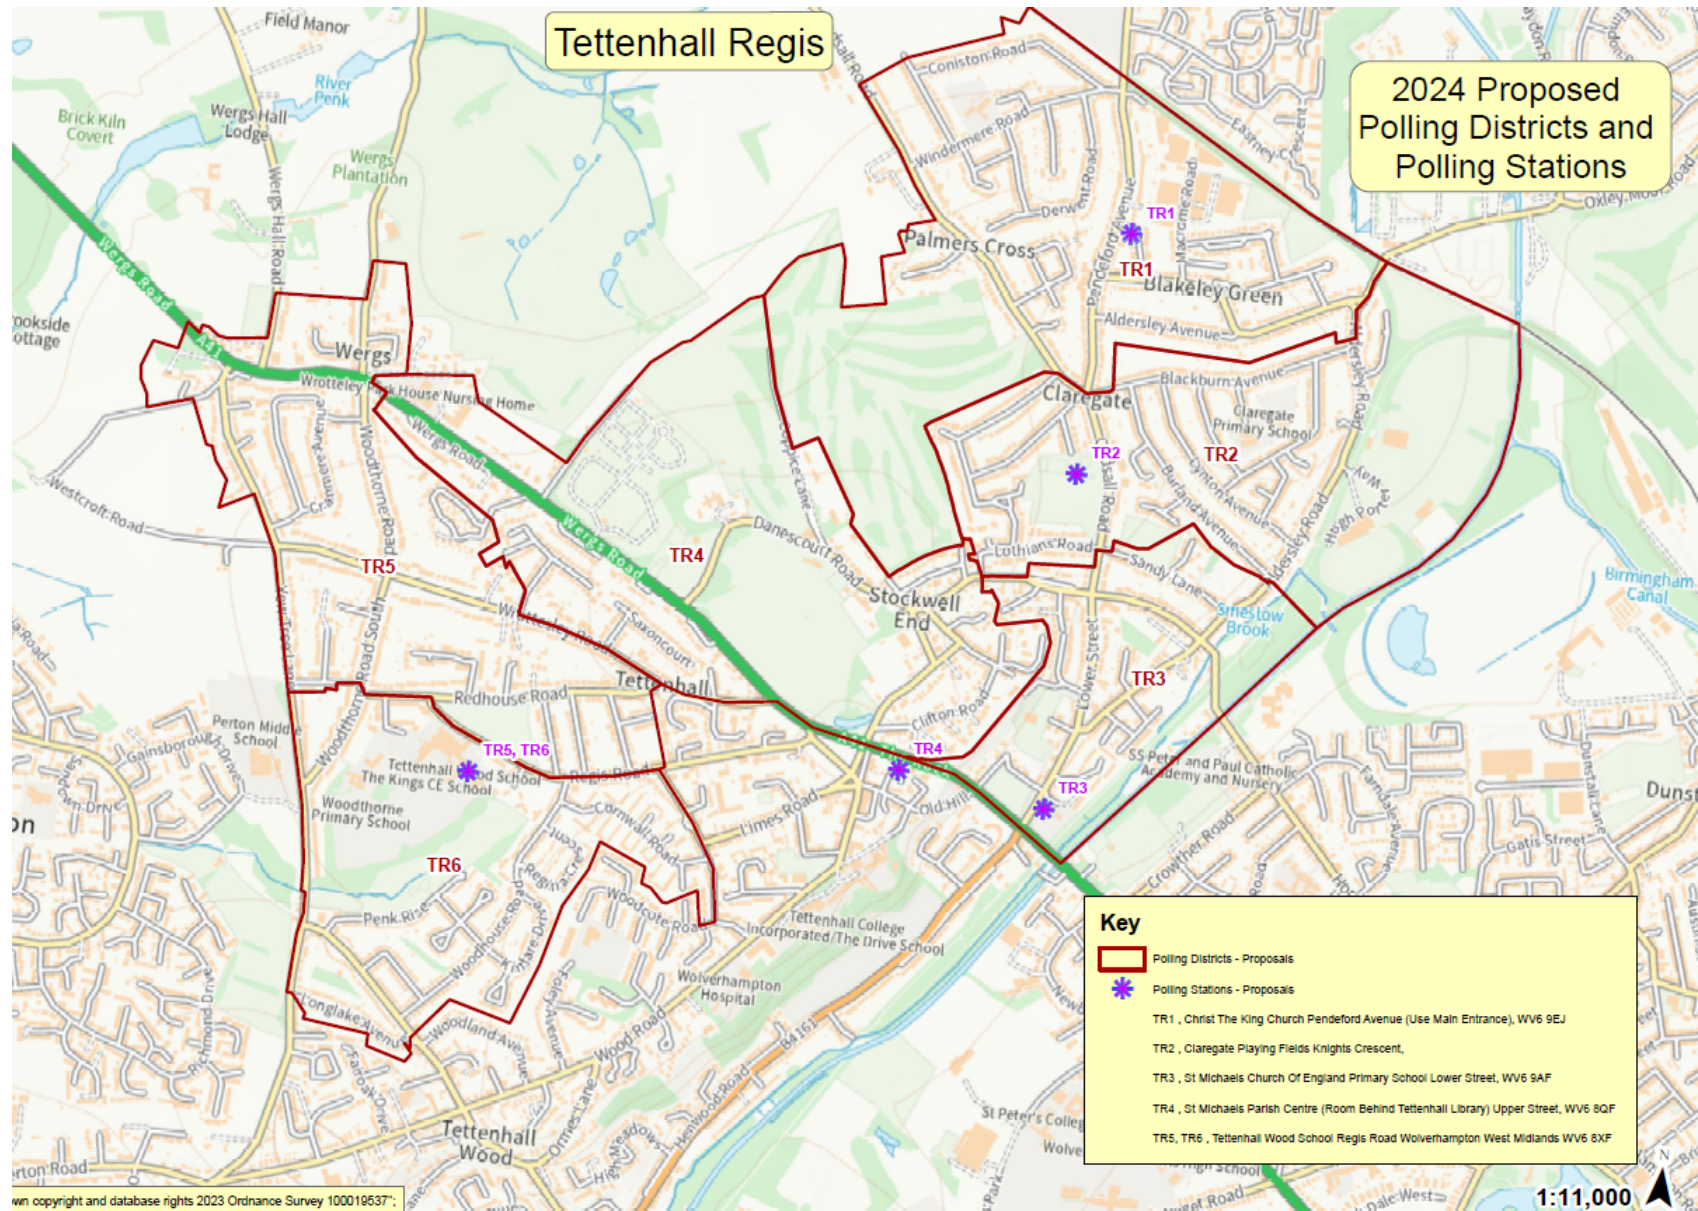

Polling District and Polling Station Final Proposals from Acting Returning Officer