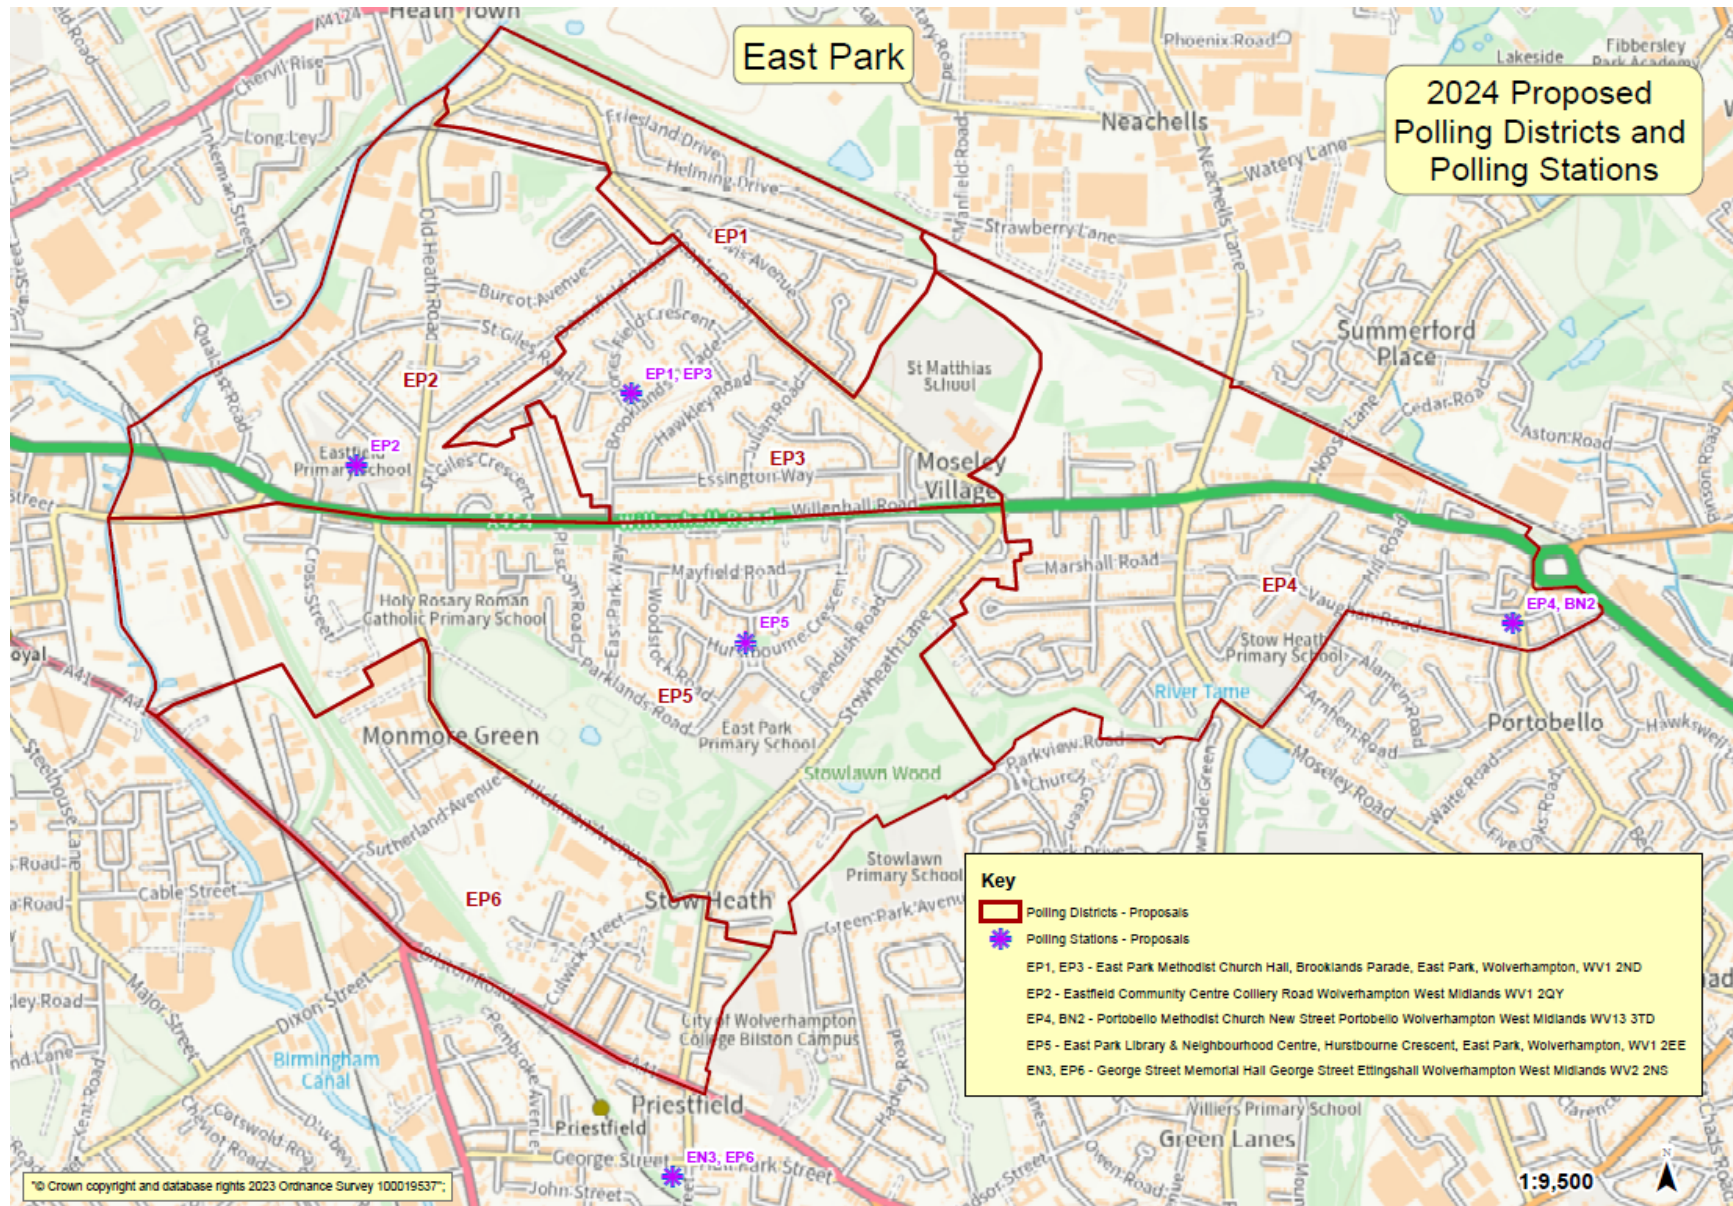

Polling District and Polling Station Final Proposals from Acting Returning Officer