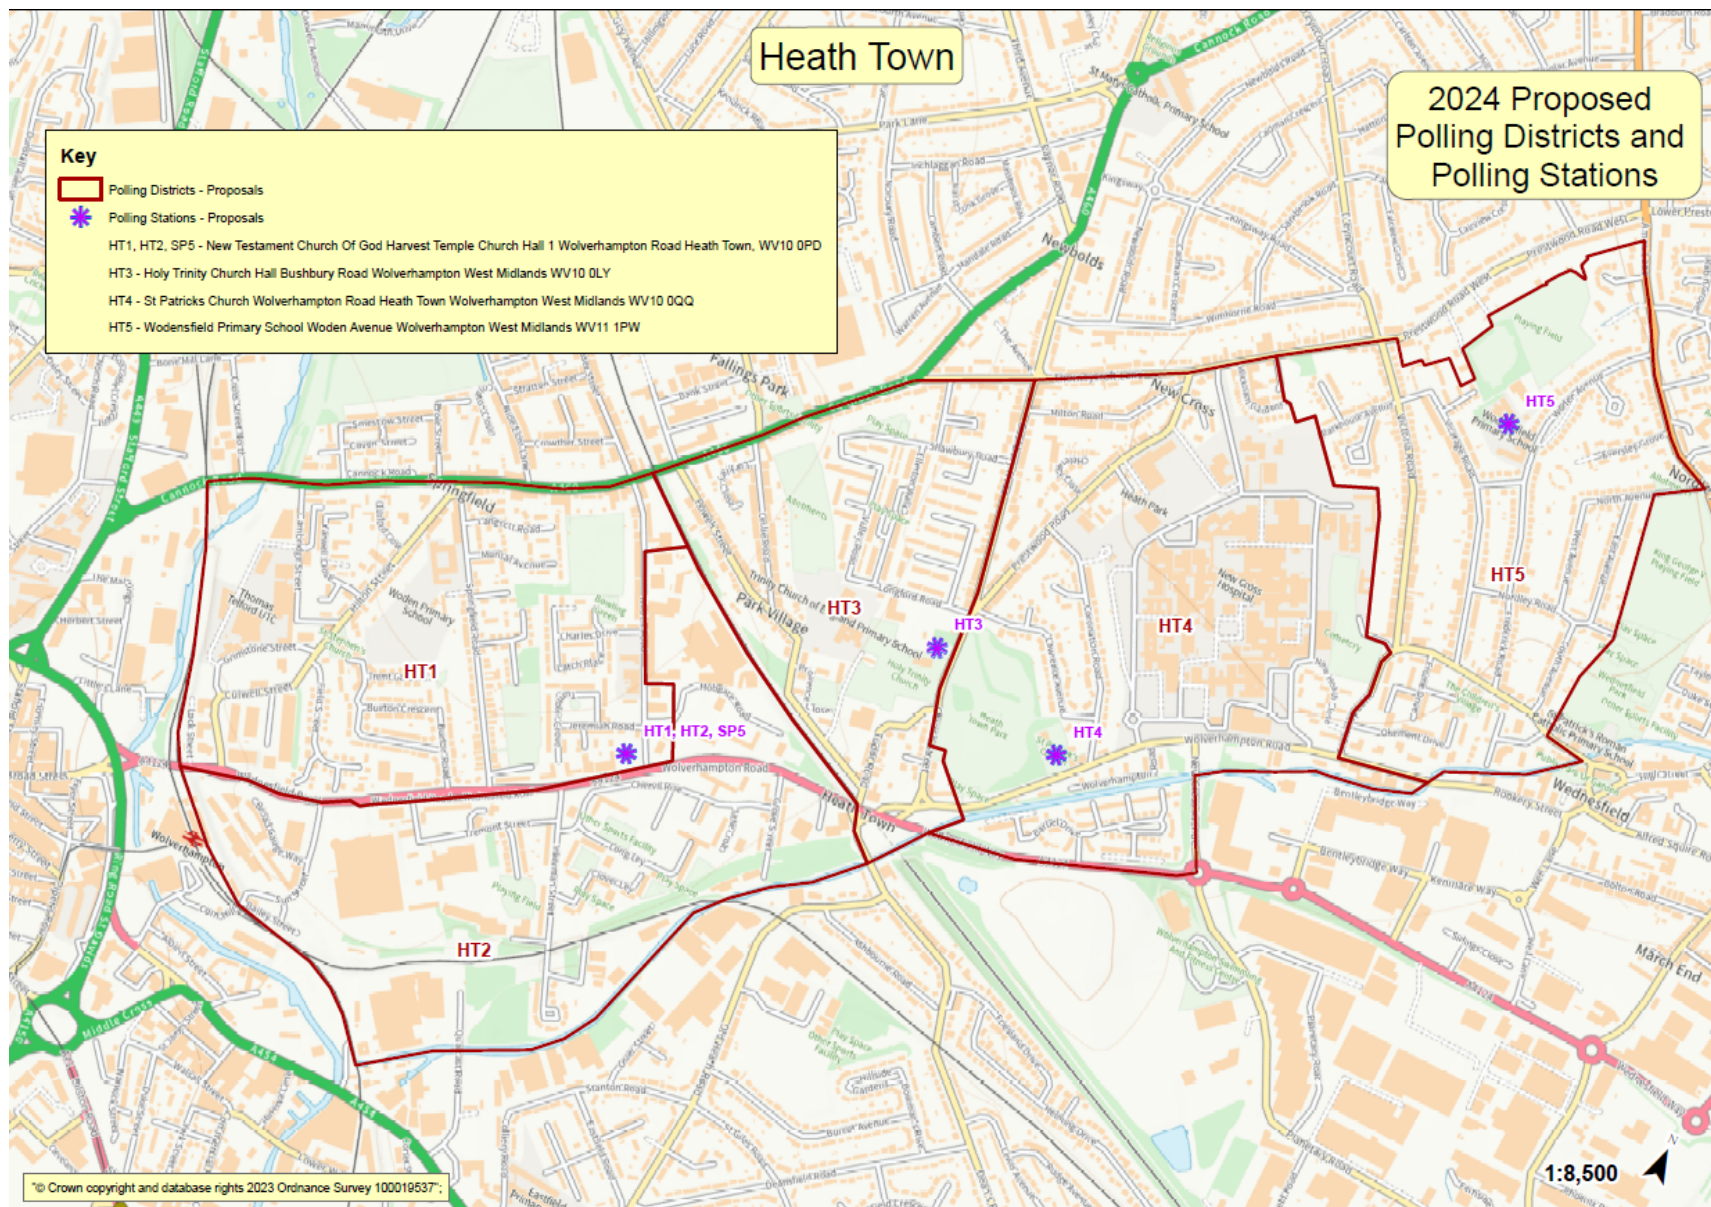

Polling District and Polling Station Final Proposals from Acting Returning Officer