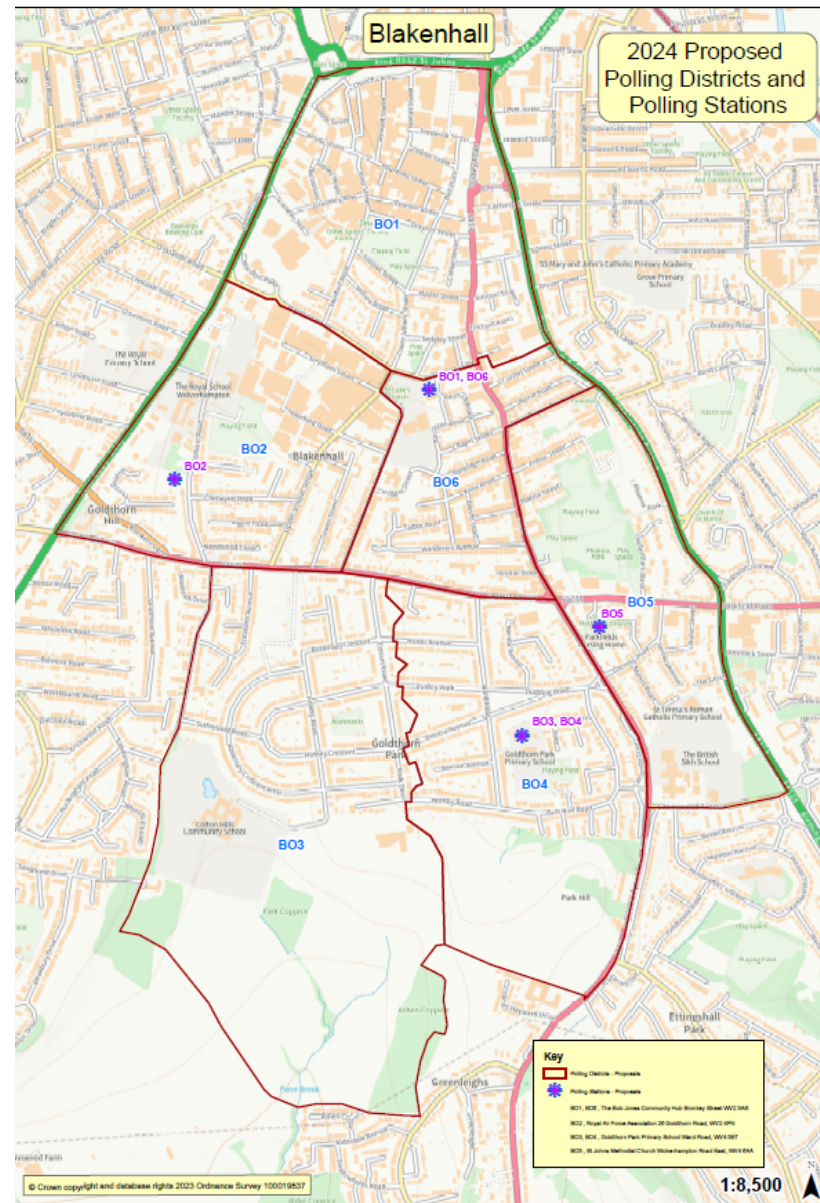

Polling District and Polling Station Final Proposals from Acting Returning Officer