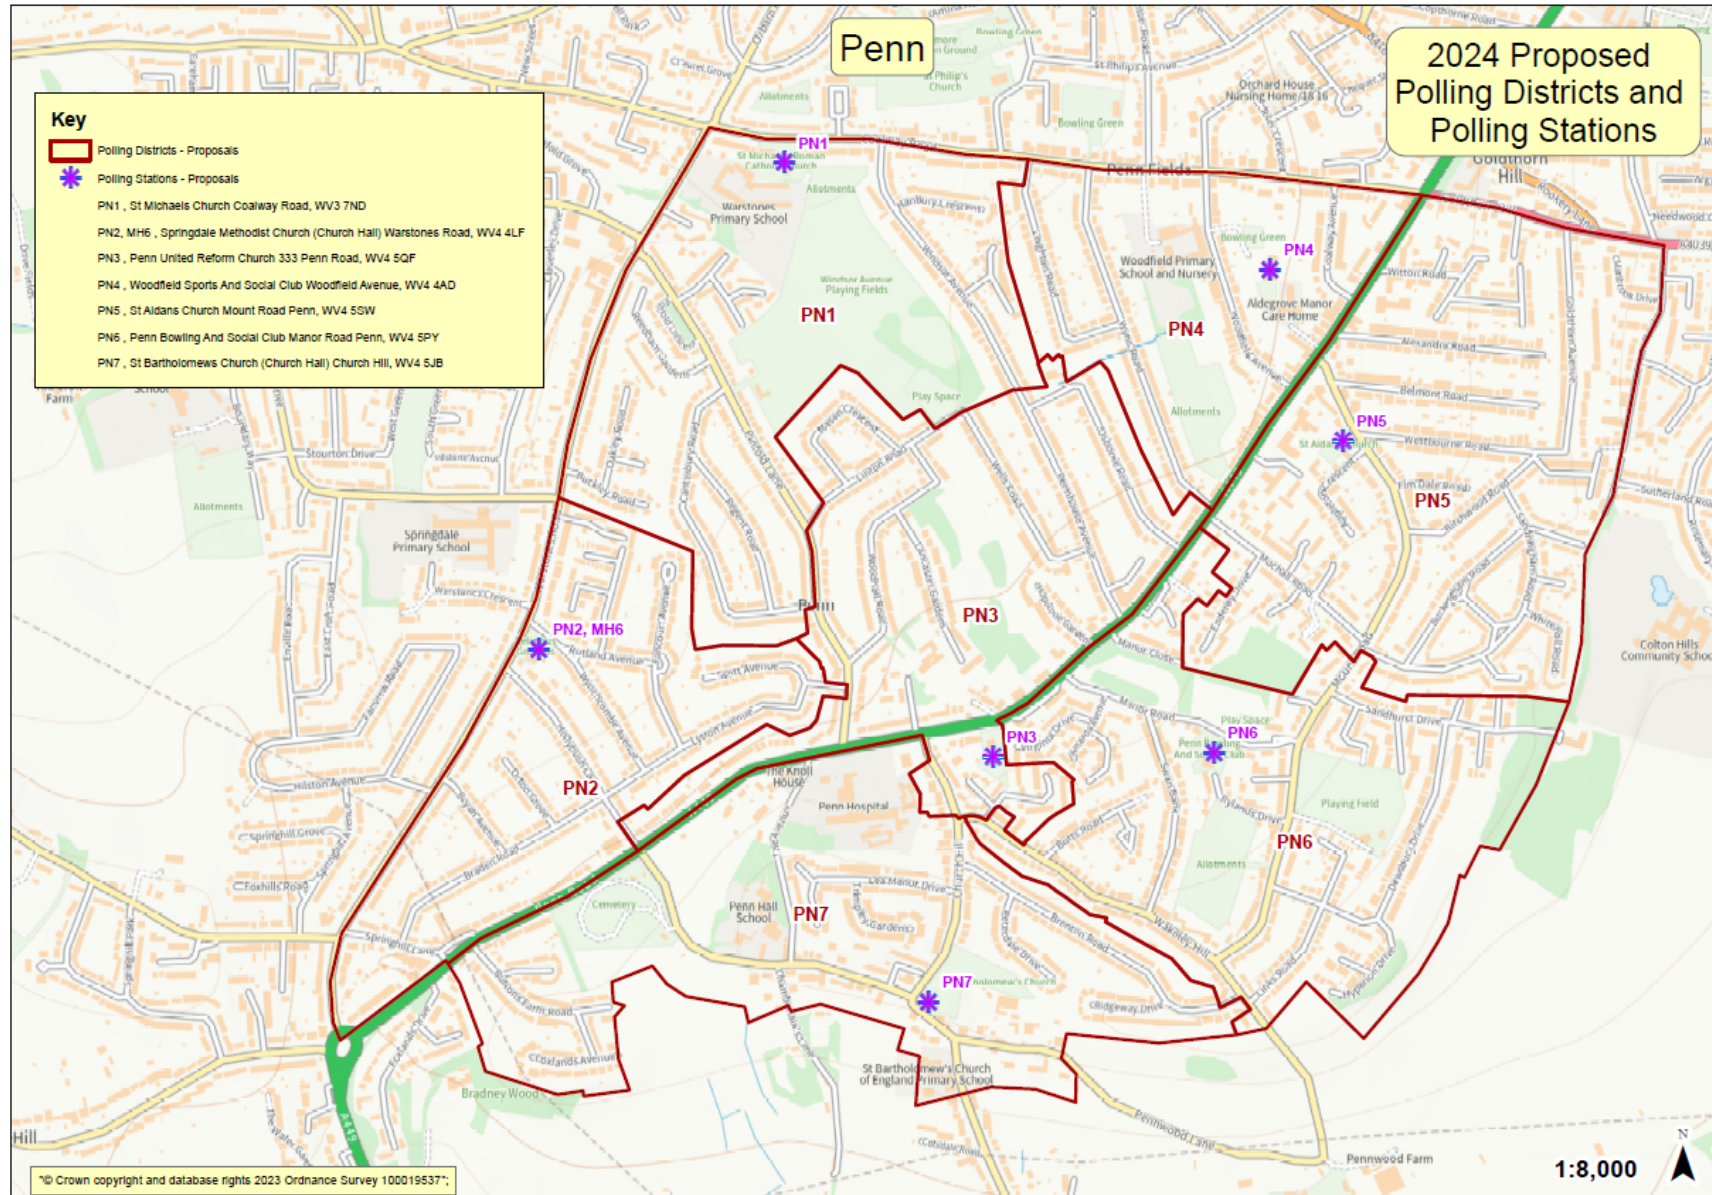

Polling District and Polling Station Final Proposals from Acting Returning Officer