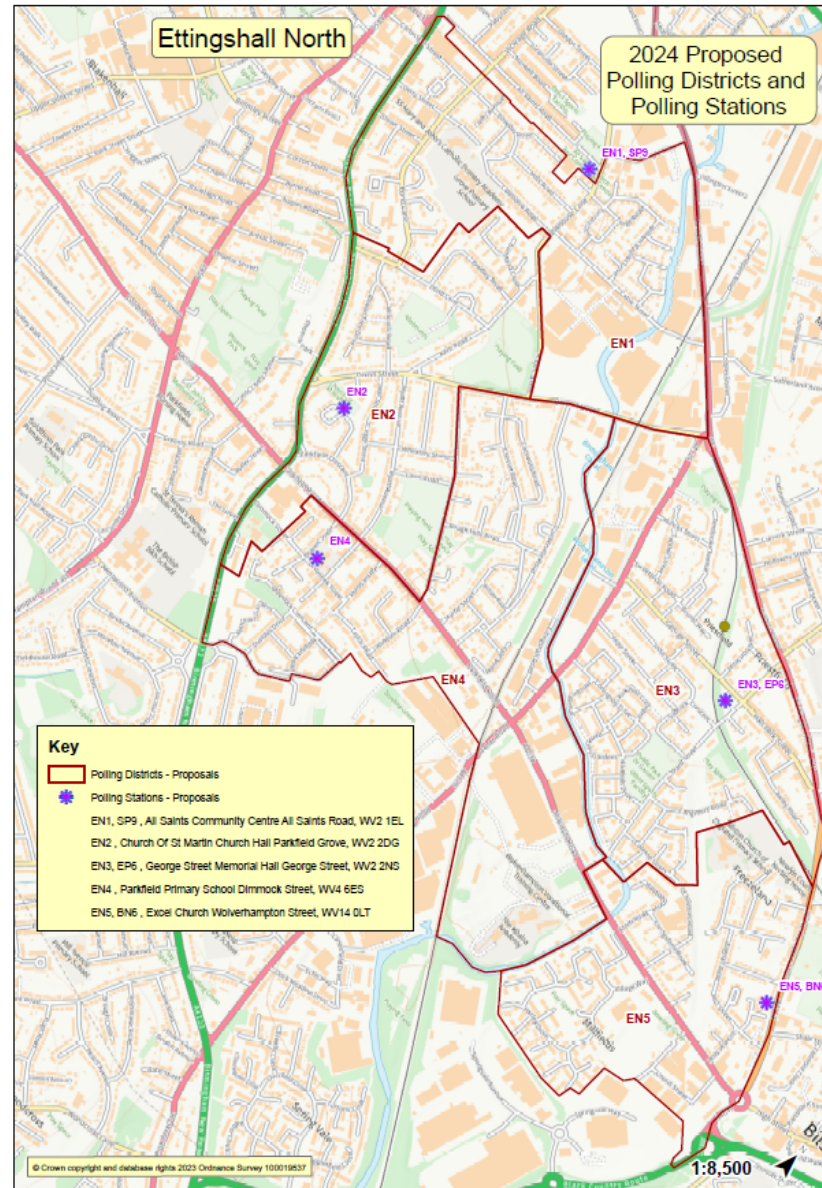

Polling District and Polling Station Final Proposals from Acting Returning Officer