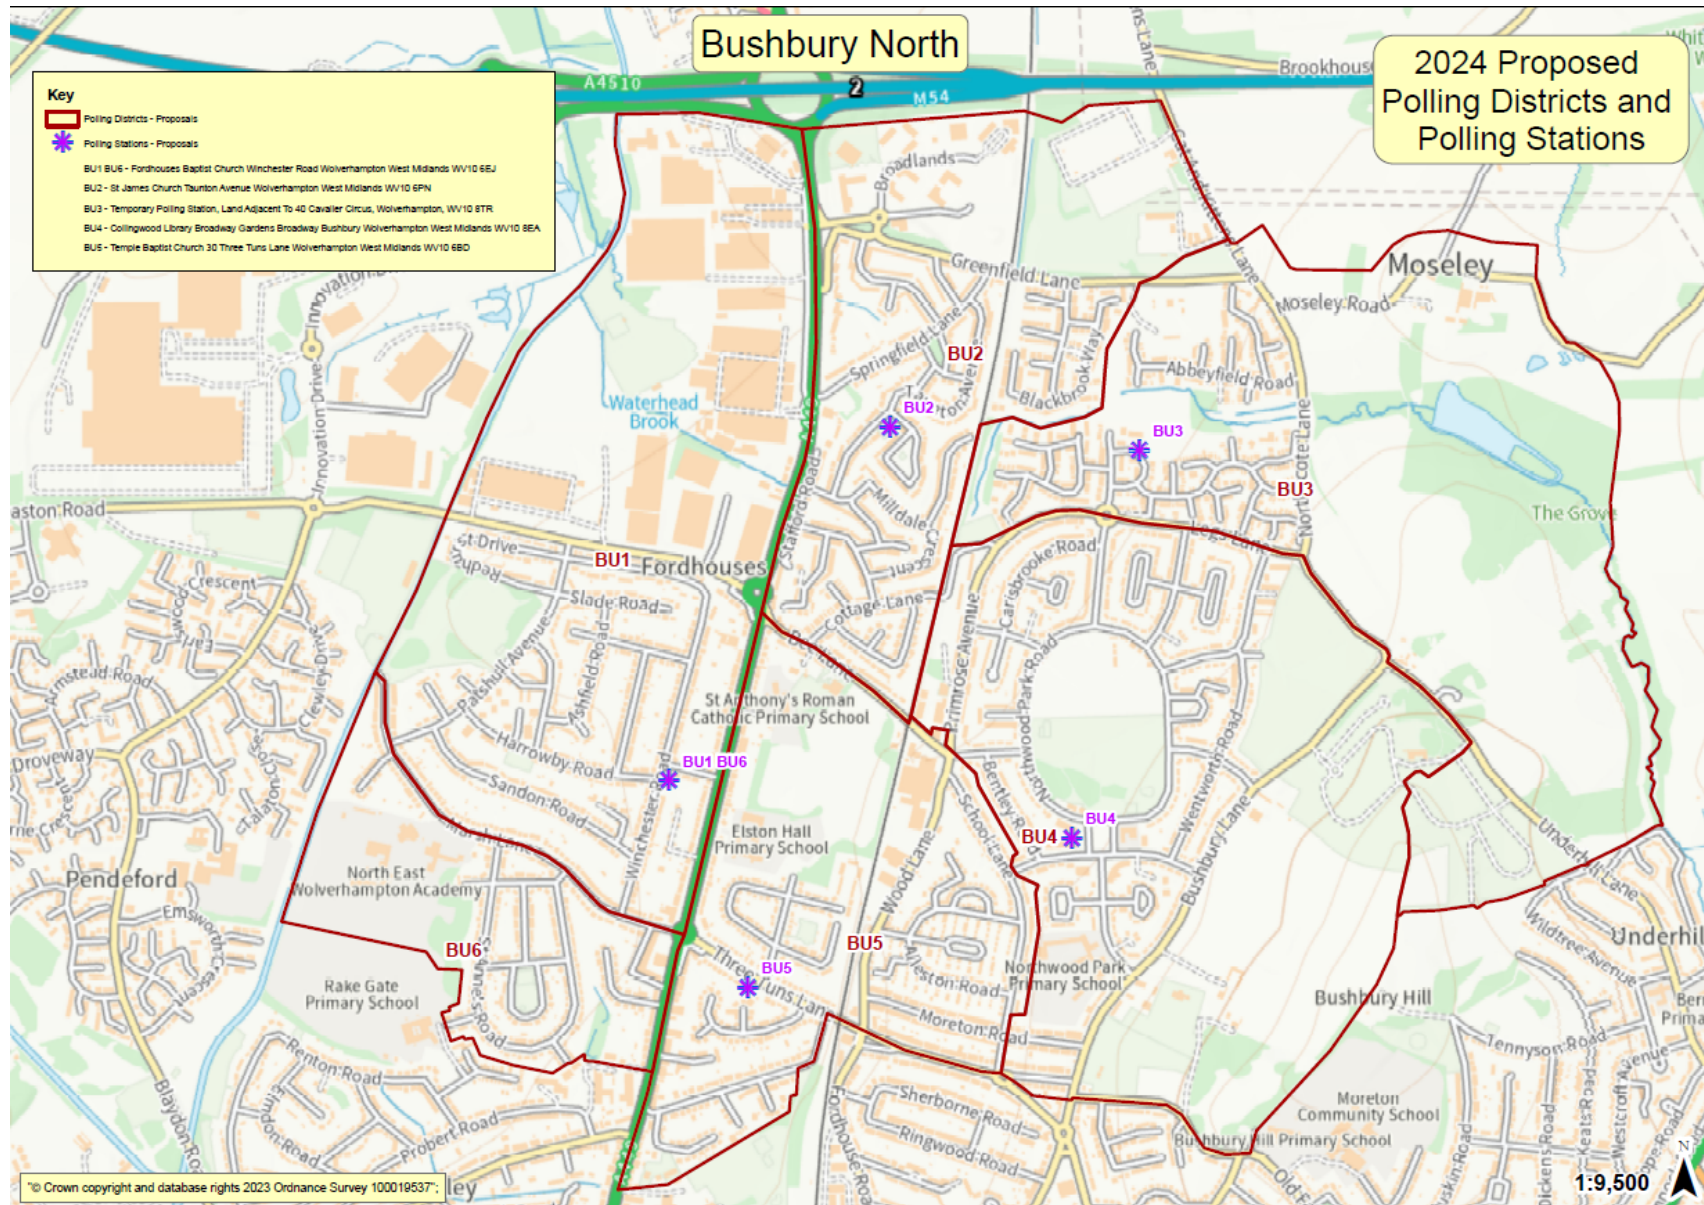

Polling District and Polling Station Final Proposals from Acting Returning Officer