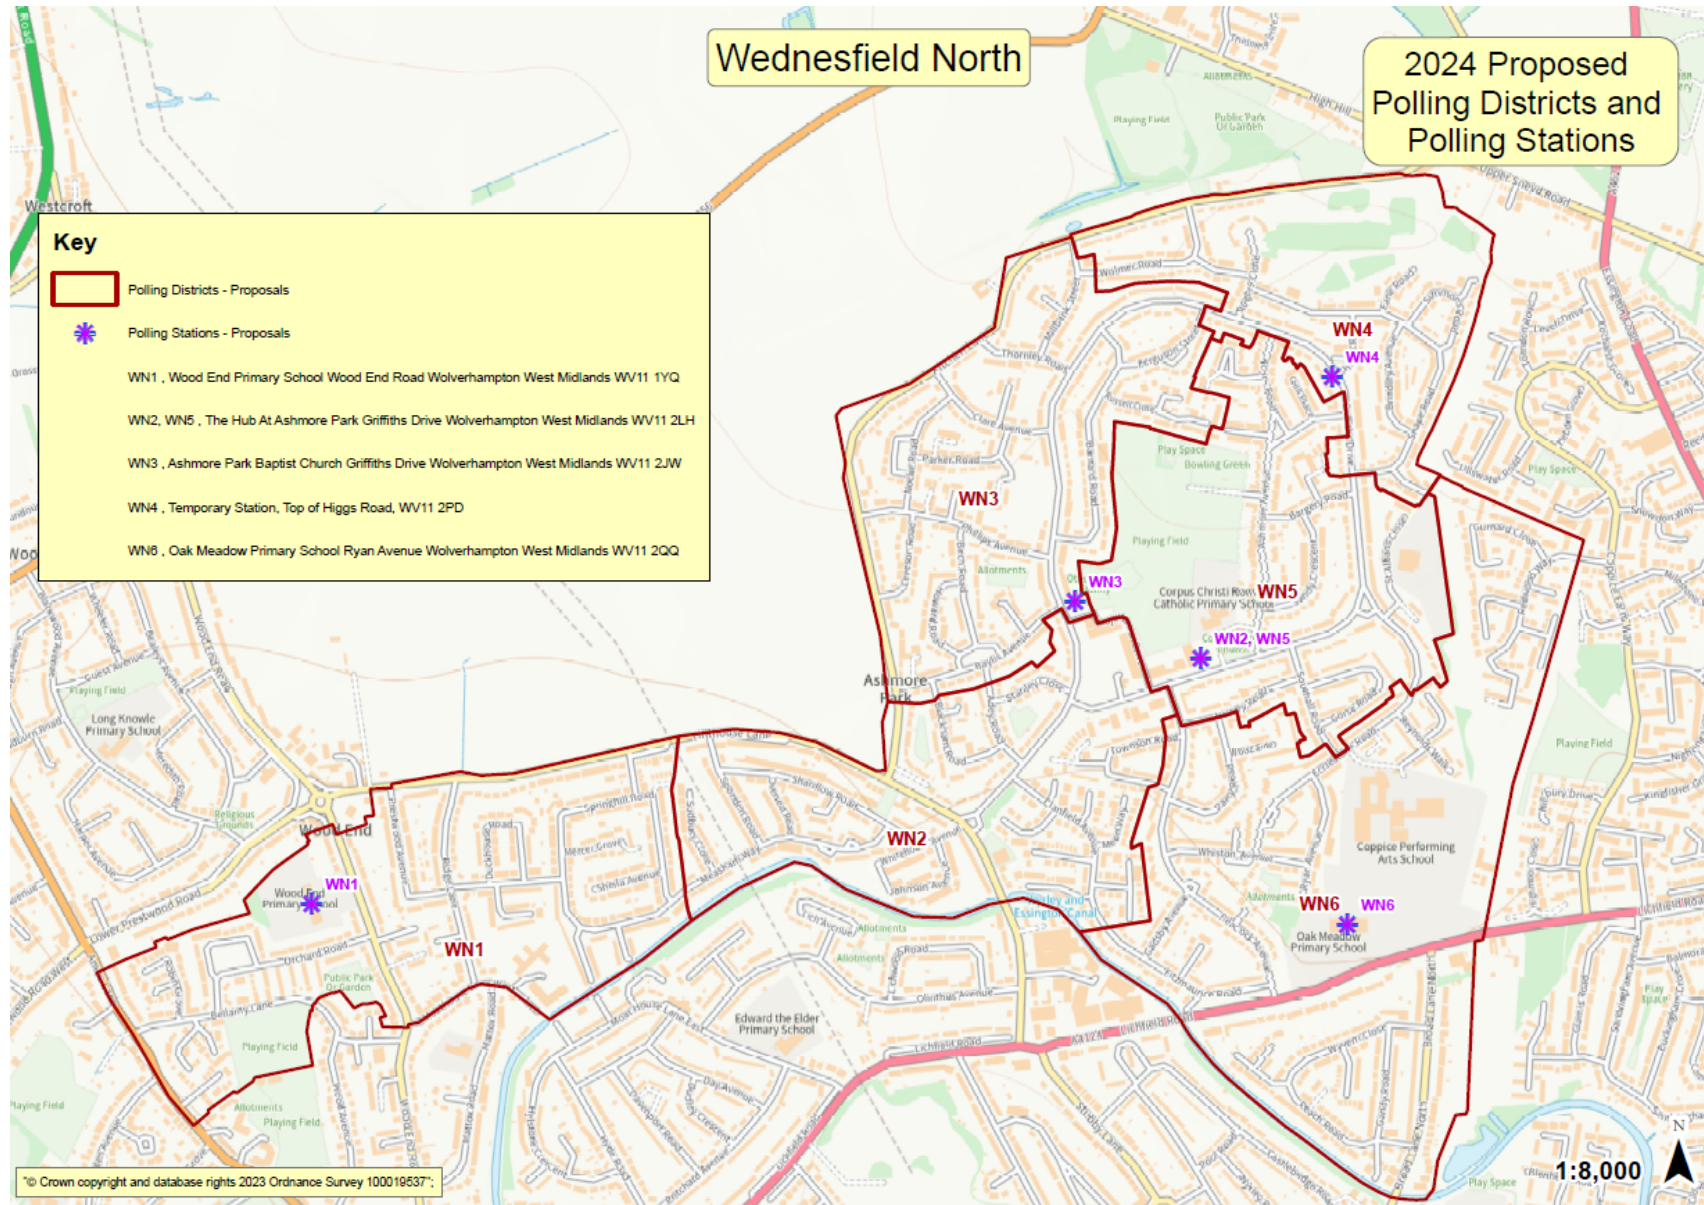

Polling District and Polling Station Final Proposals from Acting Returning Officer