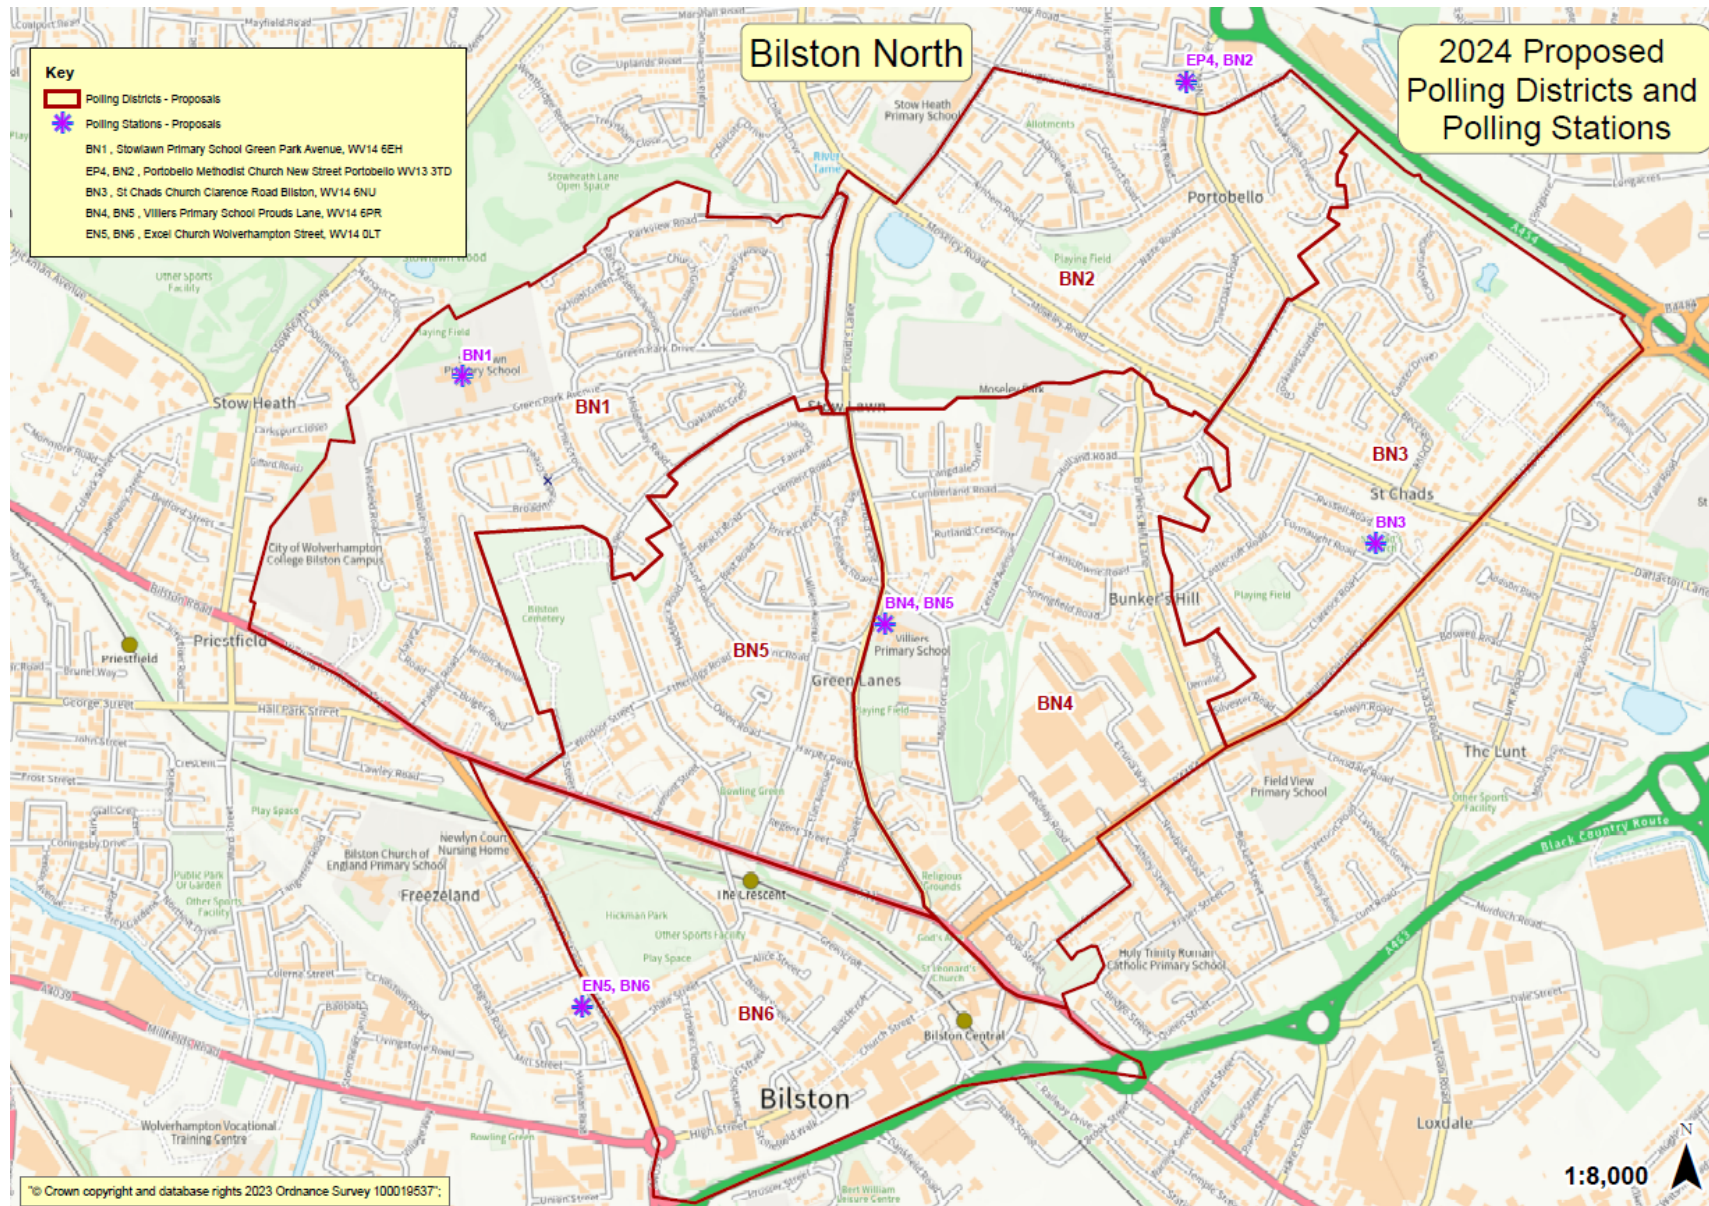

Polling District and Polling Station Final Proposals from Acting Returning Officer

Polling District and Polling Station Final Proposals from Acting Returning Officer

District	Parliamentary Constituency	Current Polling Station	Proposed Polling Station	Estimated Electorate	Justification
BN1	Current: Wolverhampton South East New: Wolverhampton South East	Stowlawn Primary School, The Willows Campus, Green Park Avenue, WV14 6EH	No change Stowlawn Primary School, The Willows Campus, Green Park Avenue, WV14 6EH	2076	The current arrangements work well and there are no suitable alternatives to the school.
BN2	Current: Wolverhampton South East New: Wolverhampton South East	Portobello Community Centre, Hill Road, WV13 3TT	Change to polling station Portobello Methodist Church, 28 New Street, Wolverhampton, WV13 3TB	1680	Portobello Community Centre is no longer available for use. Portobello Methodist Church is a suitable alternative to this as it can accommodate the two polling stations and it is just 0.4 miles away. Stow Heath Primary School was considered as an alternative as it is just next to the community centre, but the church will be better to avoid having to use the school.
BN3	Current: Wolverhampton South East New: Wolverhampton South East	St Chad's Church Hall, Connaught Road, WV14 6NY	No change St Chad's Church Hall, Connaught Road, WV14 6NY	2041	The current arrangements work well.