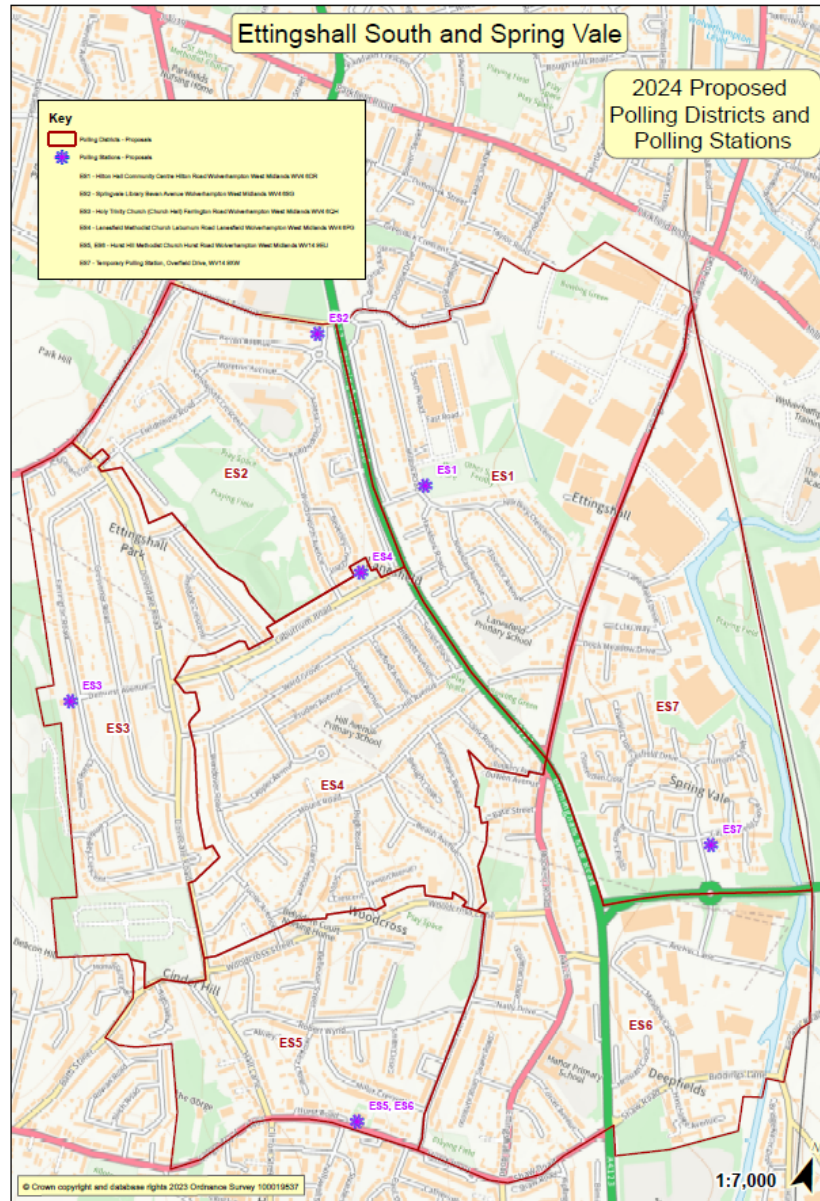

Polling District and Polling Station Final Proposals from Acting Returning Officer